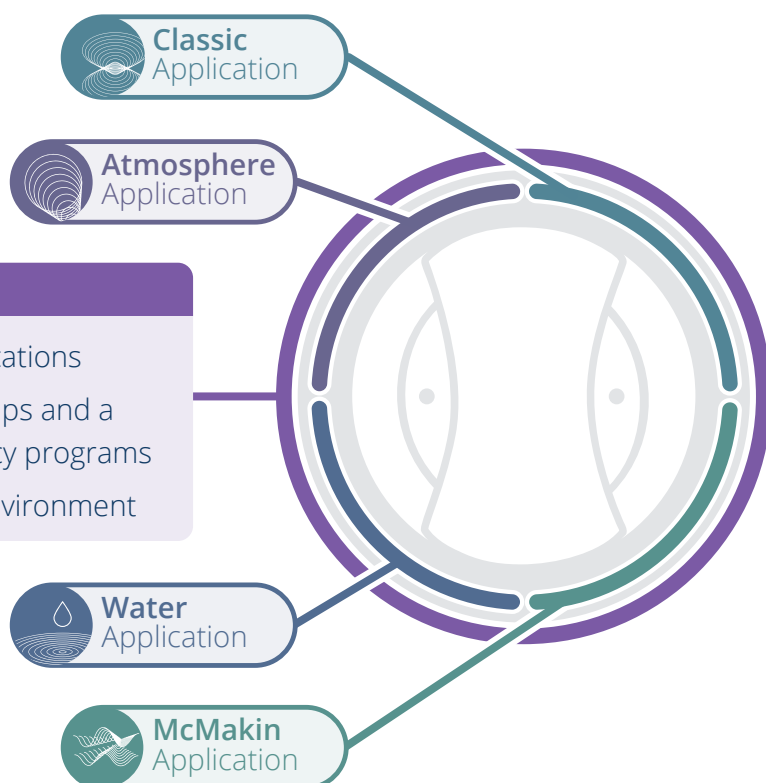

### Did You Know?

The Frequency Specific Microcurrent (FSM) method was developed by Carolyn McMakin in the USA in 1995 and first taught in 1997.

FSM uses two stimulation outputs in parallel, where frequency modulated microcurrent is transmitted to the body via electrodes. This also involves the use of frequency interference. The medium for FSM can be either microcurrent (via cable) or (in the case of MagHealy, which is cable-free) magnetic fields.

## Go All in With the **MagHealy Professional Edition**

With the MagHealy Professional Edition, settle for nothing less than the best. This all-in-one solution offers a staggering 86 unique Magnetic Field Frequency programs, drawn from the original MagHealy Applications: Classic, Atmosphere, Water and McMakin.

Experience MagHealy, where the power of magnetic fields meets holistic wellbeing. Go Professional and elevate you and your surrounding space to a whole new level.

LIFETIME PURCHASE

### MagHealy **Professional Edition**

- "4-in-1" – one device, four innovative applications
- Benefit from a selection of 8 program groups and a total of 86 unique Magnetic Field Frequency programs
- Harmonization for your body, mind and environment