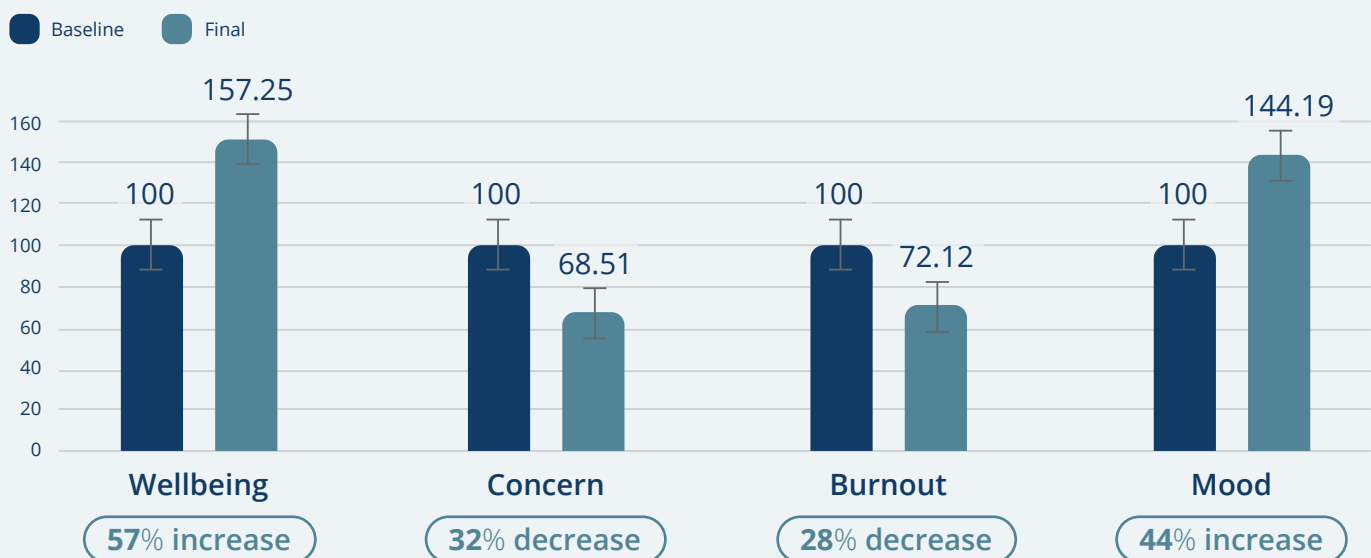

Pre/Post Comparison MagHealy Classic