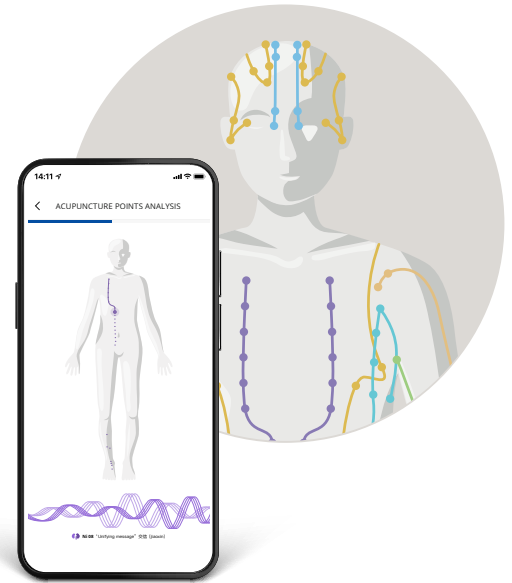

Discover the secrets within your meridians, harness the quantum potential and embrace the flow of life's energy with the Meridian Module. Experience vitality like never before!

Enjoy Information Field analysis with MagHealy – a feature previously exclusive to the Healy

## Benefits at a Glance

Harmonize your meridians and revitalize your wellbeing!

- **Detect Energy Blockages:** Analyze what is blocking your energy pathways, keeping you from a state of perfect flow.
- **Understand Your Body:** Gain insights into the acupuncture points holding the key to harmonization and balance.
- **Discover Acupuncture Points:** Perform a deeper analysis of the most suitable acupuncture points easily through extensive meridian-specific databases.
- **Control Your Holistic Wellbeing:** Understand the causes of your imbalances and tackle effective solutions with 12 meridian Quantum Analyzed Frequency (QAF) programs.
- **Enjoy Personalized Recommendations:** Receive Meridian program recommendations tailor-made for Healy or MagHealy, ensuring your journey is uniquely yours.

Along these energy pathways, acupuncture points are strung like beads on a string. Each of them has a specific connection to a certain organ.