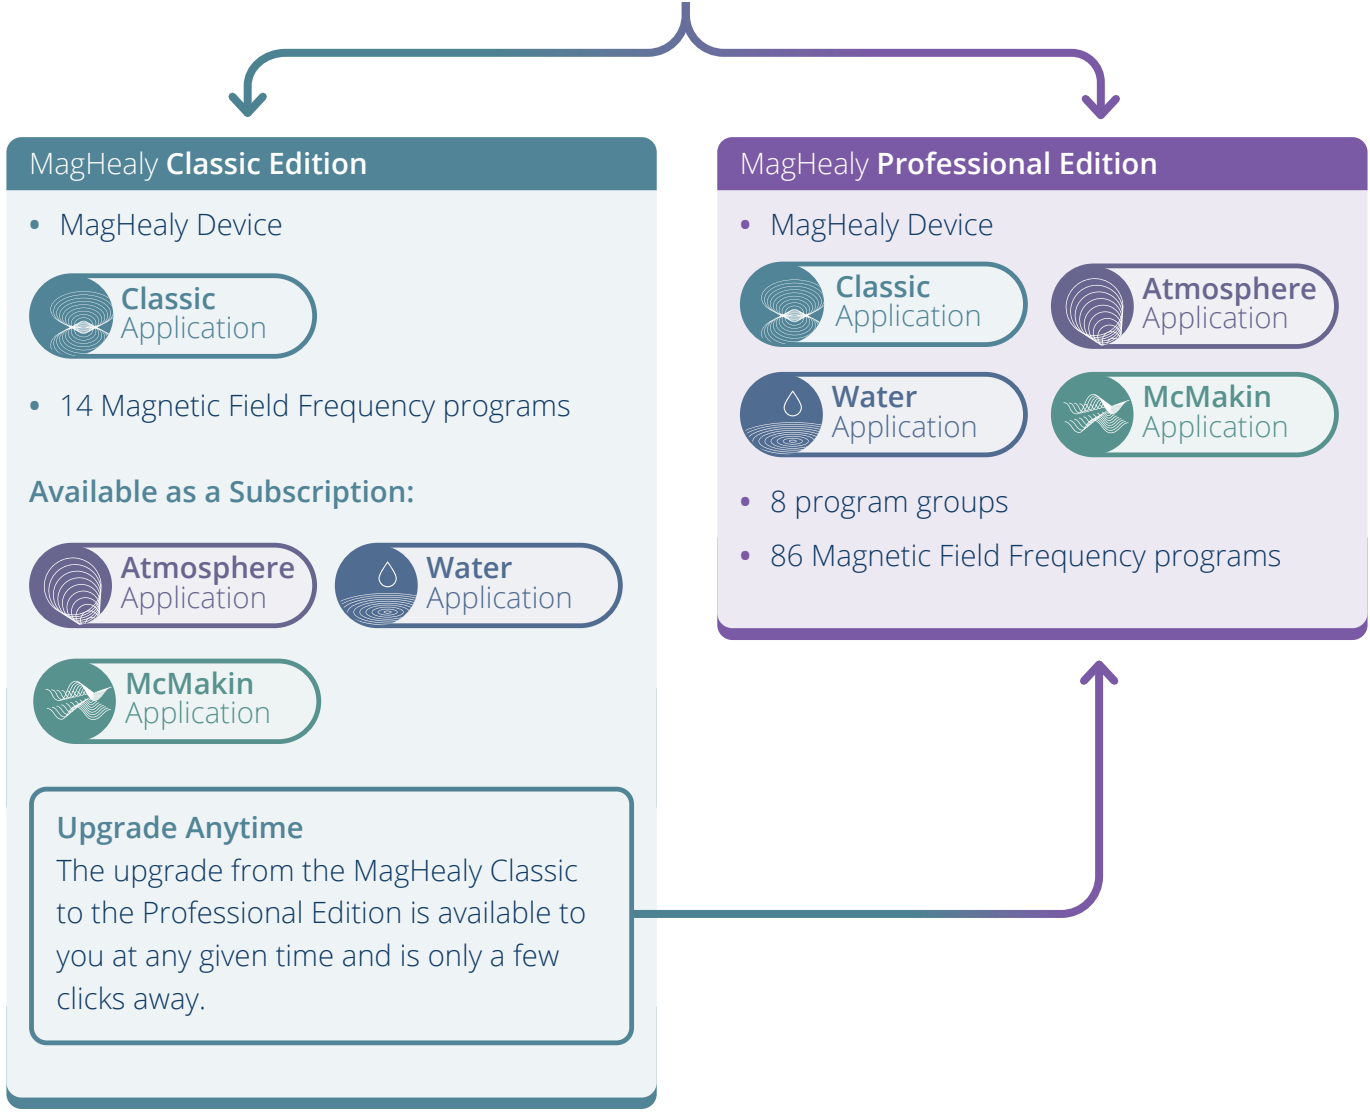

Versatility in Your Hand With the MagHealy Classic Edition

The MagHealy Classic Edition is just the beginning of your tailored experience with the all-new MagHealy subscription model. Get lifetime access with the Classic Edition and build it up from there with additional subscriptions of your choice.

Personalize Your Experience With the MagHealy Subscription Model

On top of the Classic Application, you have the MagHealy Atmosphere, Water and McMakin Applications available to you as subscriptions for a period of either one, three, six or even twelve months.

Make Your Choice