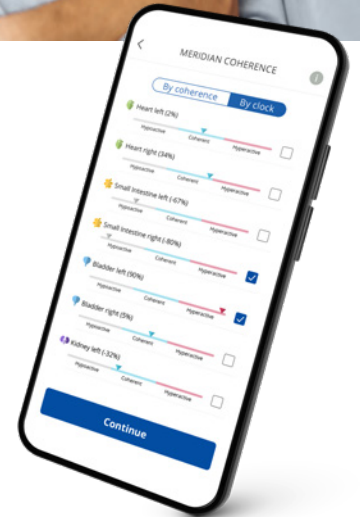

NEW

Discover the latest product innovation for MagHealy

HealAdvisor Analyse Meridian Module

Where Traditional Chinese Knowledge Meets State-of-the-Art Healy Technology

Welcome to the next level of wellbeing with the HealAdvisor Analyse Meridian Module – your path to ultimate harmony.

Explore the transformational journey of harmonizing your meridians, aligning with the ancient wisdom and unleashing your full potential. The Meridian Module is your compass to a life in perfect balance.

Discover the secrets within your meridians, harness the quantum potential and embrace the flow of life's energy with the Meridian Module. Experience vitality like never before!

Enjoy Information Field analysis with MagHealy – a feature previously exclusive to the Healy

Benefits at a Glance

Harmonize your meridians and revitalize your wellbeing!

- **Detect Energy Blockages:** Analyze what is blocking your energy pathways, keeping you from a state of perfect flow.
- **Understand Your Body:** Gain insights into the acupuncture points holding the key to harmonization and balance.
- **Discover Acupuncture Points:** Perform a deeper analysis of the most suitable acupuncture points easily through extensive meridian-specific databases.
- **Control Your Holistic Wellbeing:** Understand the causes of your imbalances and tackle effective solutions with 12 meridian Quantum Analyzed Frequency (QAF) programs.
- **Enjoy Personalized Recommendations:** Receive Meridian program recommendations tailor-made for Healy or MagHealy, ensuring your journey is uniquely yours.