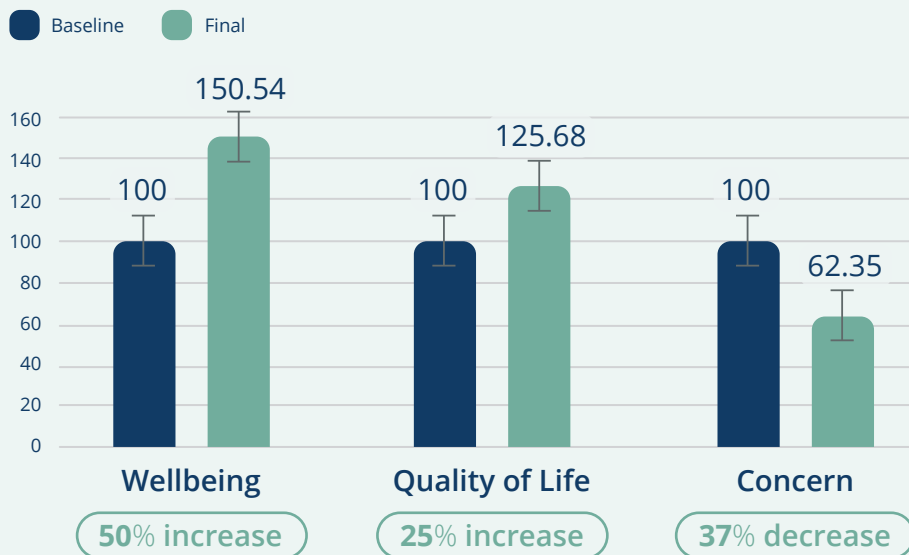

Pre/Post Comparison MagHealy Meridian Module