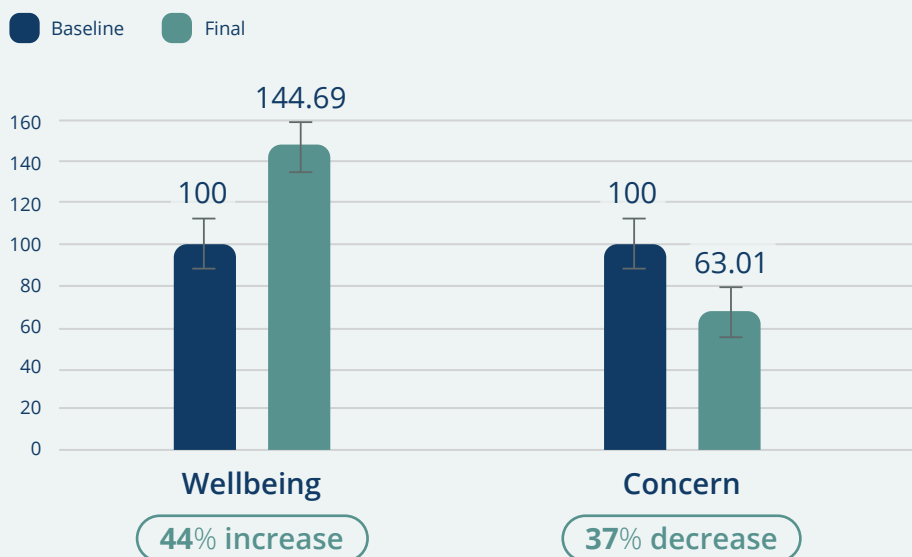

Pre/Post Comparison MagHealy McMakin