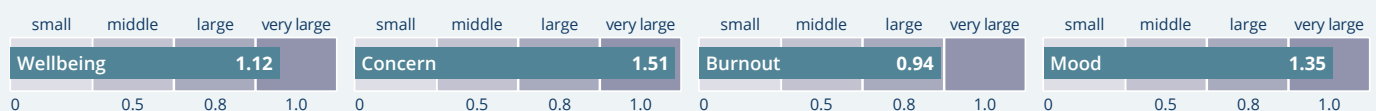

Effect size (Cohen's d)

* View full study results at: www.healyworld.net/MagHealy/studies