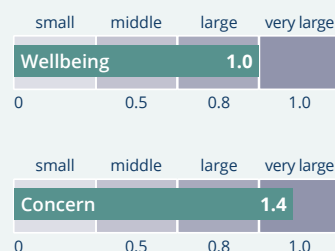

Effect size (Cohen's d)

* View full study results at: www.healyworld.net/MagHealy/studies