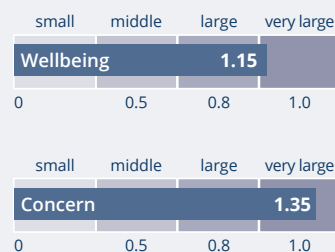

Effect size (Cohen's d)

* View full study results at: www.healyworld.net/MagHealy/studies