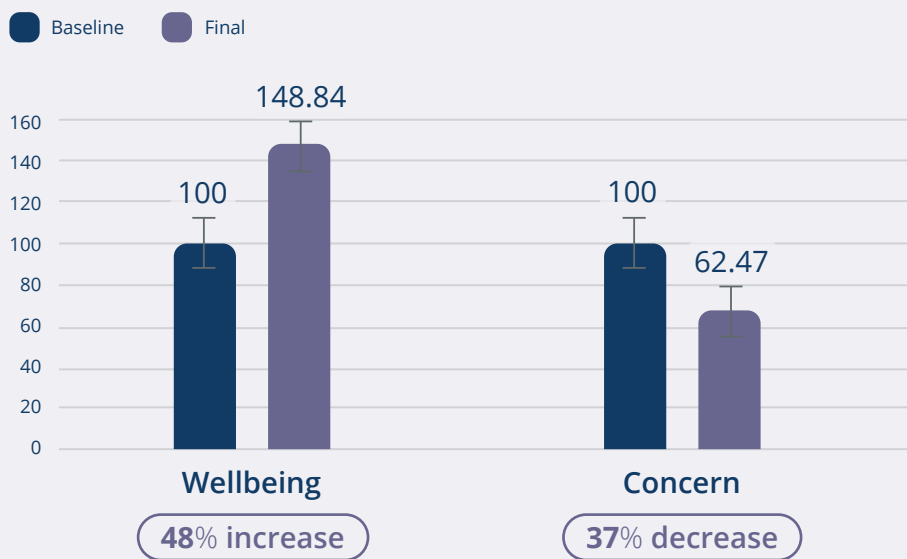

Pre/Post Comparison MagHealy Atmosphere

Effect size (Cohen's d)

	small	middle	large	very large
Wellbeing			1.0	
Concern				1.5

* View full study results at: www.healyworld.net/MagHealy/studies