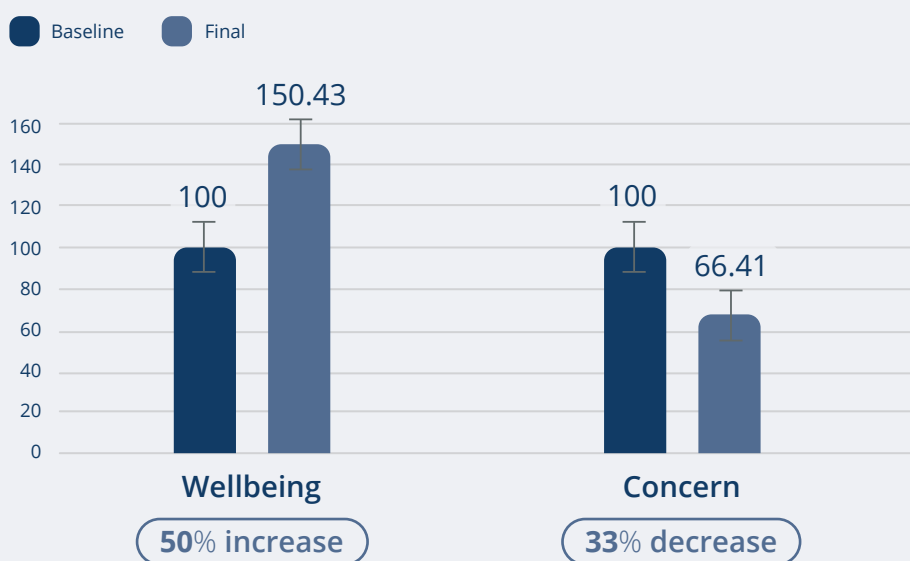

Pre/Post Comparison MagHealy Water