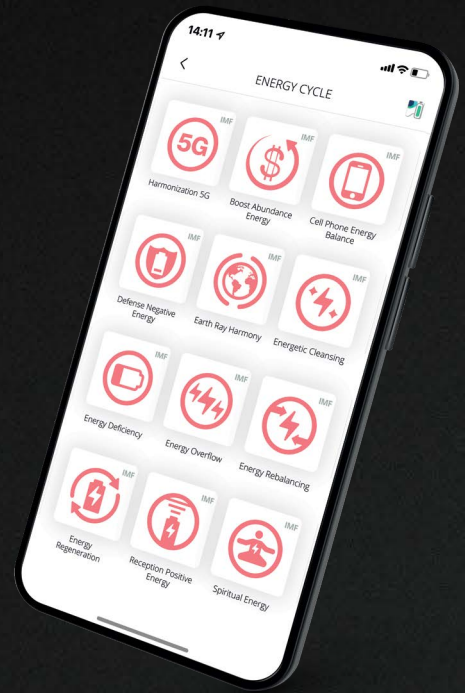

Energy Cycle

12 Layers to Build Up Your Energetic Shield

Today we are exposed to a variety of negative energies like radiation and environmental influences that can affect our health and wellbeing. These include electromagnetic radiation, electro smog, environmental influences such as air, water and soil pollution as well as noise pollution.

Stress, negative emotions and interpersonal conflicts may create additional negative energy. It is important to be aware of these influences and develop strategies to cultivate positive energy and protect yourself from negative energy.

That's why Healy World developed a brand-new program group called Energy Cycle consisting of 12 unique Individualized Microcurrent Frequency (IMF) programs to help you stay prepared to counter situations of increased energetic burdens.

Energy Overflow

Harmonization of the Bioenergetic Field to energetically channel excess mental and emotional energy, focusing it to process and balance feelings of overstimulation and inner restlessness.

Energy Rebalancing

Harmonization of the Bioenergetic Field to energetically balance your mental, emotional and spiritual energy to promote a state of harmony and balance.

Reception Positive Energy

Harmonization of the Bioenergetic Field to stimulate the energetic absorption of positive and beneficial energies on an emotional, mental and spiritual level in order to promote wellbeing, quality of life and spiritual growth.

Energy Deficiency

Harmonization of the Bioenergetic Field to energetically replenish your mental and emotional energy sources in order to balance and harmonize mental overload and emotional exhaustion.