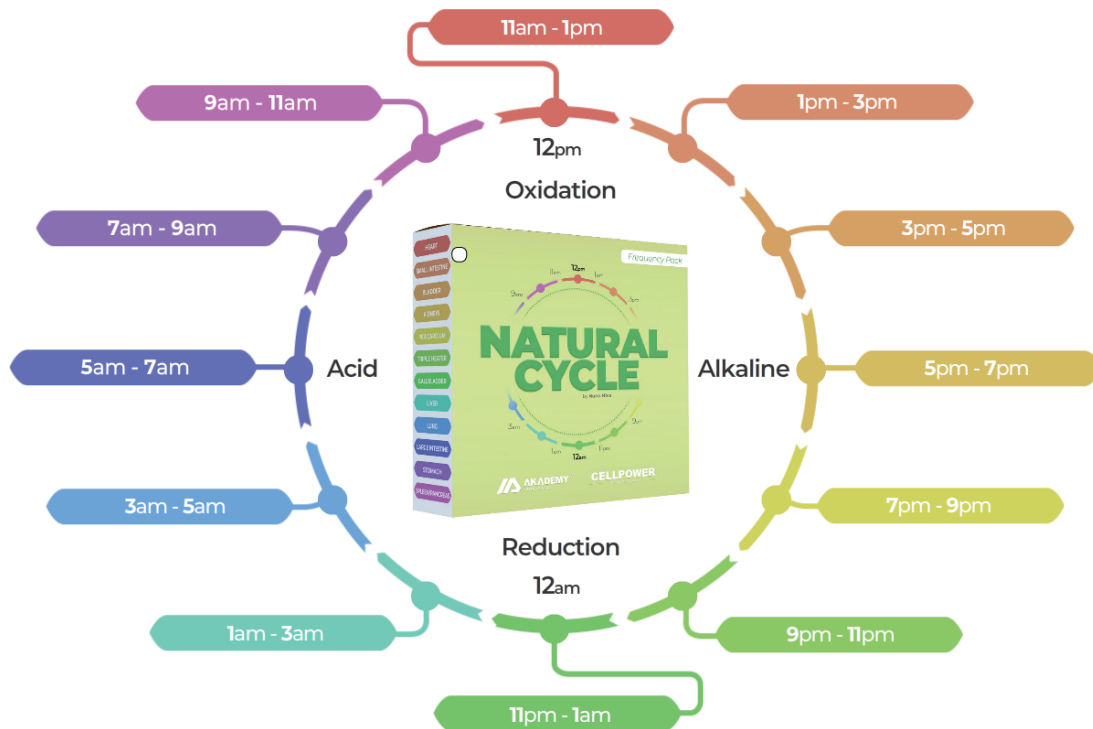

According to the Chinese Meridian System

Time Period:
March 20th to May 10th

Time Zone

9:24:21pm
 Triple Heater

10:24:21pm
Triple Heater

11:24:21pm
Gallbladder

12:24:21am
Gallbladder

1:24:21am
Liver

12:24:21pm
Heart

11:24:21am
Heart

10:24:21am
Spleen - Pancreas

9:24:21am
Spleen - Pancreas