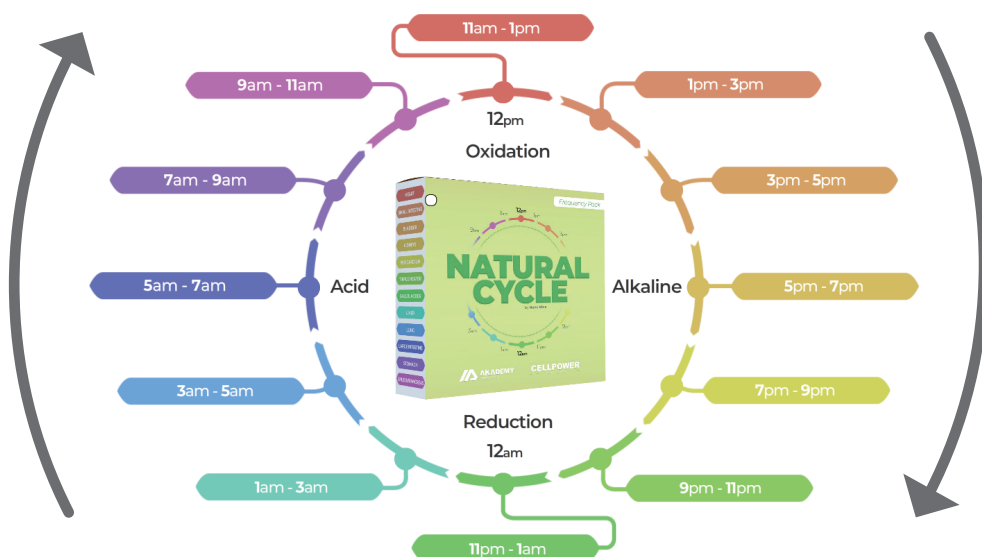

According to the Chinese Meridian System

Time Period:
March 20th to May 10th

Time Zone

9:24:21pm
 Triple Heater

10:24:21pm
Triple Heater

11:24:21pm
Gallbladder

12:24:21am
Gallbladder

1:24:21am
Liver

2:24:21am
Liver

3:24:21am
Lung

4:24:21am
Lung

5:24:21am
Large Intestine

6:24:21am
Large Intestine

7:24:21am
Stomach

8:24:21am
Stomach

9:24:21am
Spleen - Pancreas

12:24:21pm
Heart

11:24:21am
Heart

10:24:21am
Spleen - Pancreas

9:24:21am
Spleen - Pancreas