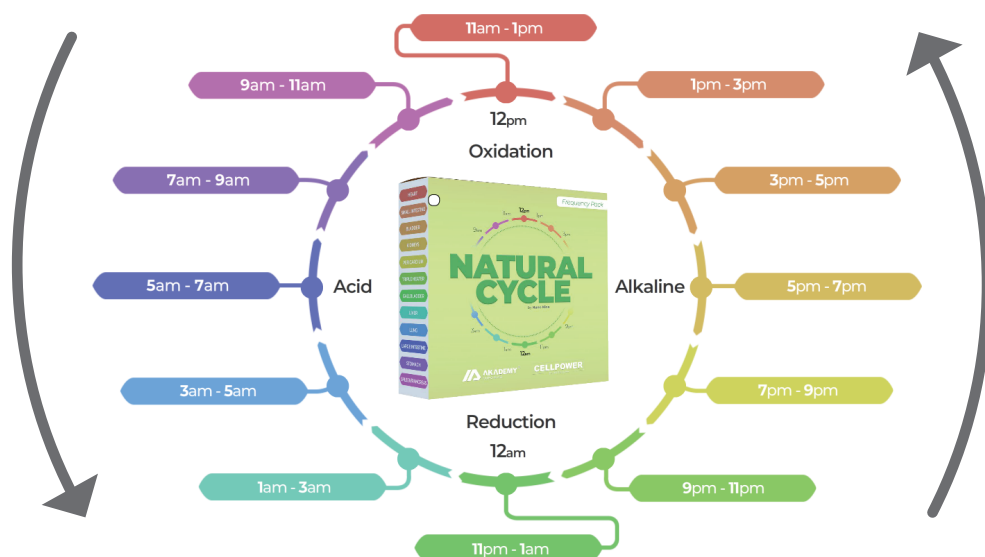

According to the Chinese Meridian System

Time Period:
March 20th to May 10th

Time Zone

9:24:21pm
 Triple Heater

10:24:21pm
Triple Heater

11:24:21pm
Gallbladder

12:24:21am
Gallbladder

1:24:21am
Liver

2:24:21am
Liver

3:24:21am
Lung

4:24:21am
Lung

5:24:21am
Large Intestine

6:24:21am
Large Intestine

7:24:21am
Stomach

8:24:21am
Stomach

9:24:21am
Spleen - Pancreas

8:24:21pm
Pericardium

7:24:21pm
Pericardium

6:24:21pm
Kidneys

5:24:21pm
Kidneys

4:24:21pm
Bladder

3:24:21pm
Bladder

2:24:21pm
Small Intestine

1:24:21pm
Small Intestine

12:24:21pm
Heart

11:24:21am
Heart

10:24:21am
Spleen - Pancreas

9:24:21am
Spleen - Pancreas