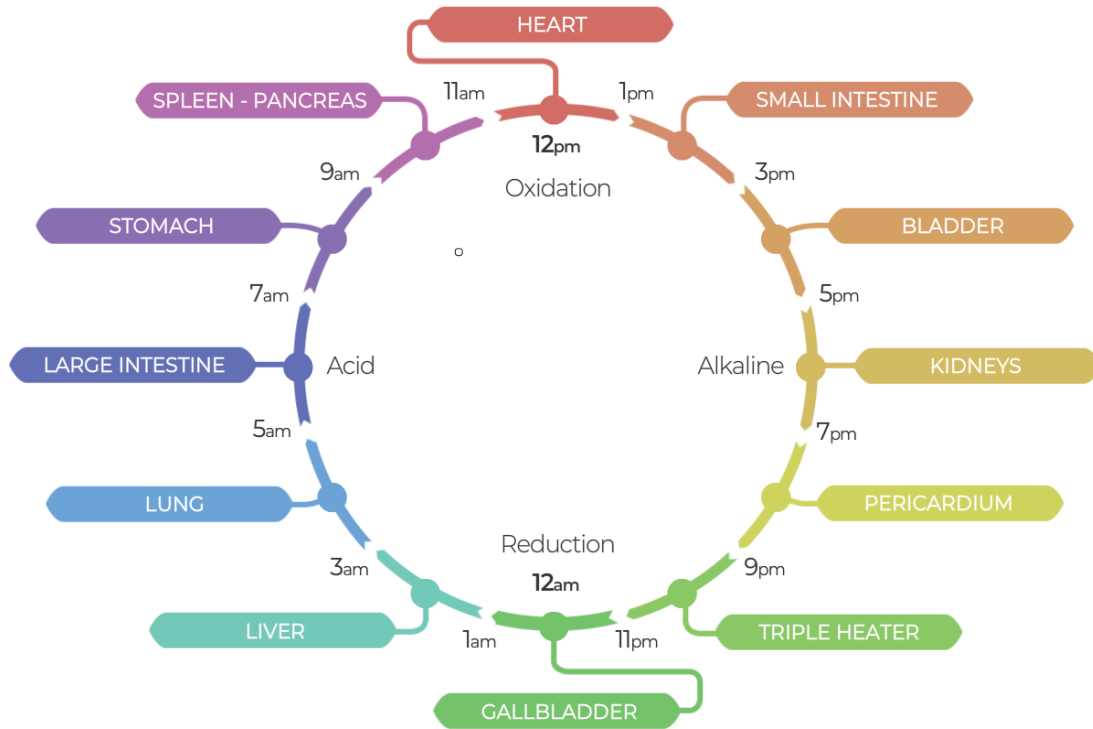

According to the Chinese Meridian System

Time Period:
March 20th to May 10th

Time Zone

9:24:21pm
 Triple Heater

10:24:21pm
Triple Heater

11:24:21pm
Gallbladder

12:24:21am
Gallbladder

1:24:21am
Liver

2:24:21am
Liver

3:24:21am
Lung

4:24:21am
Lung

5:24:21am
Large Intestine

6:24:21am
Large Intestine

7:24:21am
Stomach

8:24:21am
Stomach

9:24:21am
Spleen - Pancreas

8:24:21pm
Pericardium

7:24:21pm
Pericardium

6:24:21pm
Kidneys

5:24:21pm
Kidneys

4:24:21pm
Bladder

3:24:21pm
Bladder

2:24:21pm
Small Intestine

1:24:21pm
Small Intestine

12:24:21pm
Heart

11:24:21am
Heart

10:24:21am
Spleen - Pancreas

9:24:21am
Spleen - Pancreas