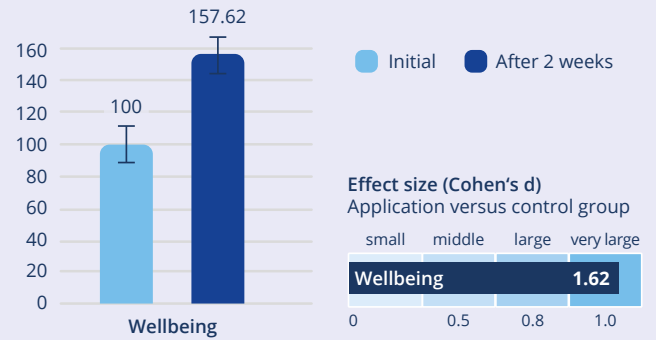

- Goals
- Potentials
- Career
- Finances

DID YOU KNOW?

Coaching can effectively help you recognize blind spots in your reality and get things moving when you are stuck. Only when you see things clearly can you then make decisions and initiate much-needed changes.

HealAdvisor Analyse Coaching Module Study*

Participants showed an average increase of 57% in wellbeing.

The effect size of this study was very large for wellbeing.

* View full study results at:
www.healyworld.net/healy/studies