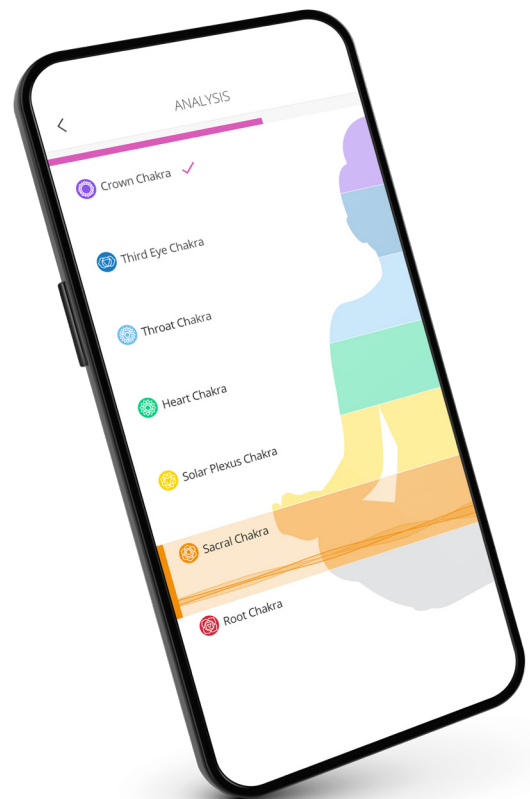

HealAdvisor Analyse Aura Module

When your chakras are balanced, your flow of energy is aligned

The Aura Module is designed to reveal root causes for a disturbed Information Field, helping you overcome hidden imbalances.

The module lets you record the energy distribution of the seven chakra centers in the Information Field. Perform in-depth analyses in specific databases for the chakras with low energy flows to find resonating information to harmonize the Information Field.